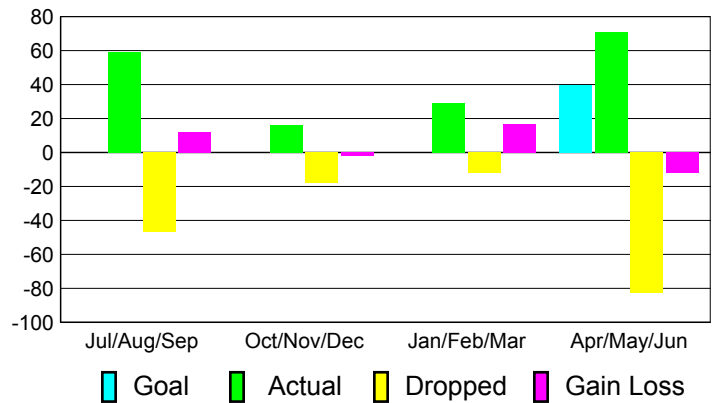

Membership Results 2010-2011

Goal, New, Dropped, Gain/Loss

Comparison of Membership Gain/Loss

Current Year Compared to the Previous Year