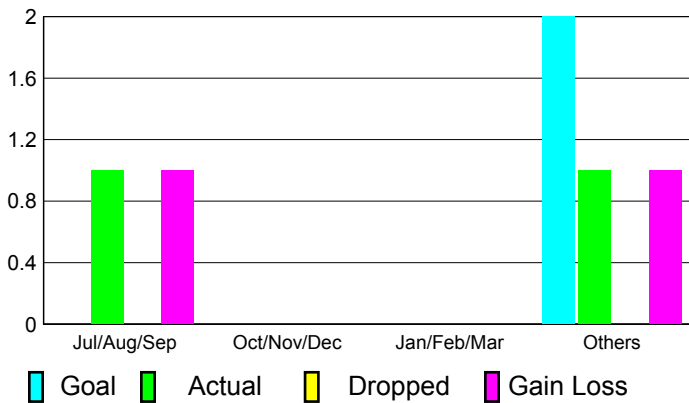

2010-2011 GMT Reports for District (or Undistricted) **District 110BZ**

GMT: **HOWARD PATRICK LEE**

Location: **NETHERLANDS**

GMT CA: **4**

CLUBS

**Club Results
2010-2011**

**Clubs
2009-2010**

Month	New Club Goal	Actual New Clubs	Actual Dropped Clubs	Gain/Loss of Clubs	Gain/Loss of Clubs
Jul/Aug/Sep	0	1	0	1	0
Oct/Nov/Dec	0	0	0	0	0
Jan/Feb/Mar	0	0	0	0	0
Apr/May/June	2	1	0	1	0
Totals	2	2	0	2	0

Club Results 2010-2011

Goal, New, Dropped, Gain/Loss

Comparison of Club Gain/Loss

Current Year Compared to the Previous Year

YTD Status Quo Clubs 2010-2011

Status Quo Clubs Compared to Status Quo Members

MEMBERSHIP

**Membership Results
2010-2011**

**Membership
2009-2010**

Month	Net Memb Goal	Actual New Memb	Actual Dropped Memb	Gain/Loss of Memb	Gain/Loss of Memb
Jul/Aug/Sep	0	59	-47	12	-20
Oct/Nov/Dec	0	16	-18	-2	6
Jan/Feb/Mar	0	29	-12	17	0
Apr/May/June	40	71	-83	-12	21
Totals	40	175	-160	15	7