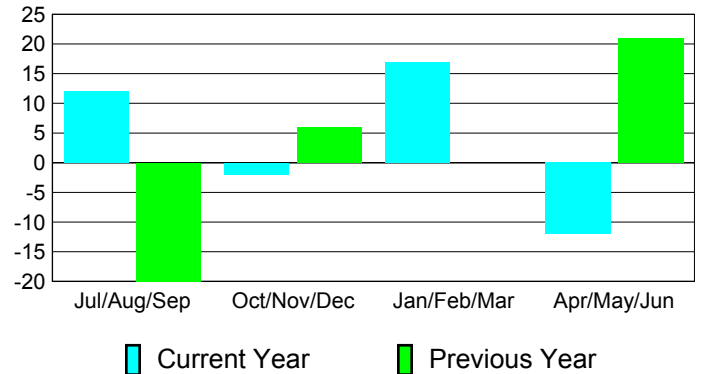

**Membership Results
2010-2011**

**Membership
2009-2010**

Month	Net Memb Goal	Actual New Memb	Actual Dropped Memb	Gain/Loss of Memb	Gain/Loss of Memb
Jul/Aug/Sep	0	59	-47	12	-20
Oct/Nov/Dec	0	16	-18	-2	6
Jan/Feb/Mar	0	29	-12	17	0
Apr/May/June	40	71	-83	-12	21
Totals	40	175	-160	15	7

Membership Results 2010-2011

Goal, New, Dropped, Gain/Loss

Comparison of Membership Gain/Loss

Current Year Compared to the Previous Year

Gender Comparison 2010-2011

Jul/Aug/Sep

Oct/Nov/Dec

Jan/Feb/Mar

Apr/May/June

Male

Female